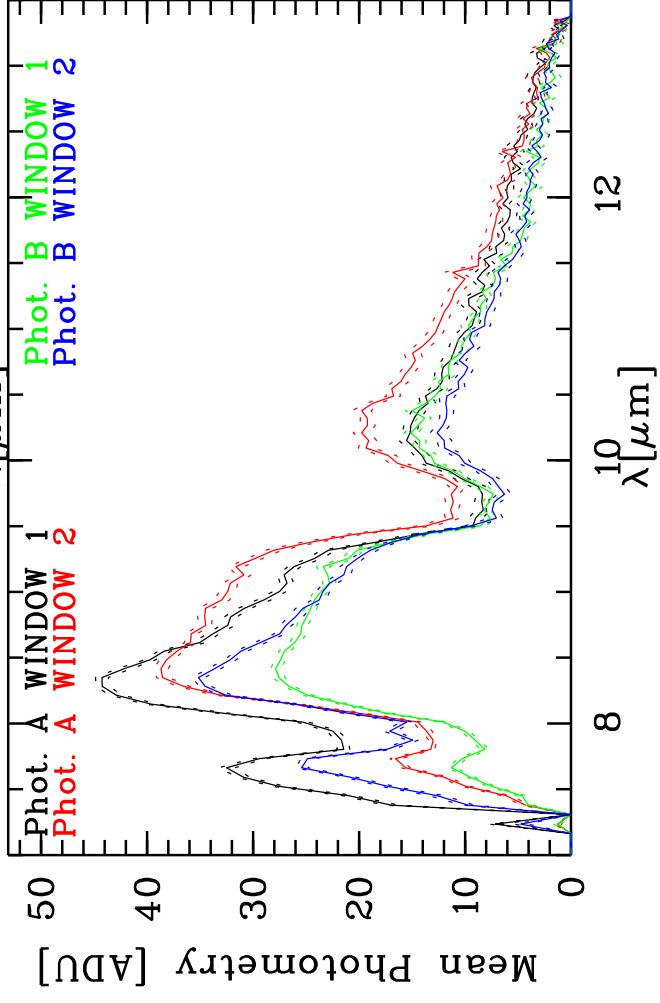

Targ: hd211416/CAL_22:18-60-(41-Jy)
 Mode: HIGH_SENS
 Date: 2006-08-26T01:51:17

Grism: PRISM
 Pro Science: 0
 Stations: E0 - K0