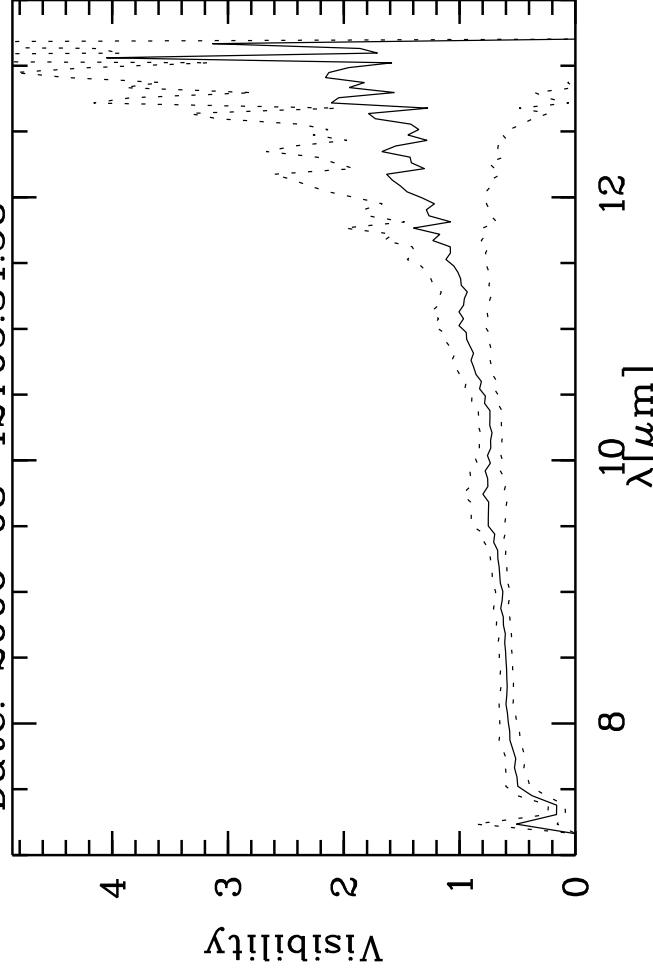

Targ: HD4128/CAL_HD4128_64m_5
 Mode: HIGH_SENS
 Date: 2006-08-12T05:31:58

Grism: PRISM
 Pro Science: 0
 Stations: A0 - G0