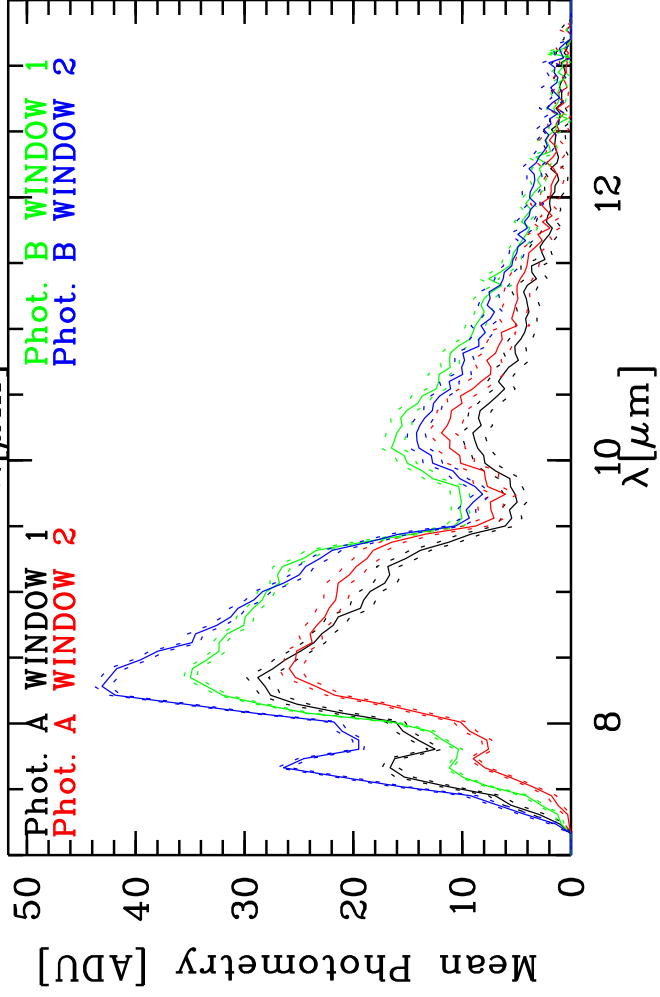

Targ: HD4128/CAL_HD4128_64m_5
 Mode: HIGH_SENS
 Date: 2006-08-12T05:31:58

Grism: PRISM
 Pro Science: 0
 Stations: A0 - G0