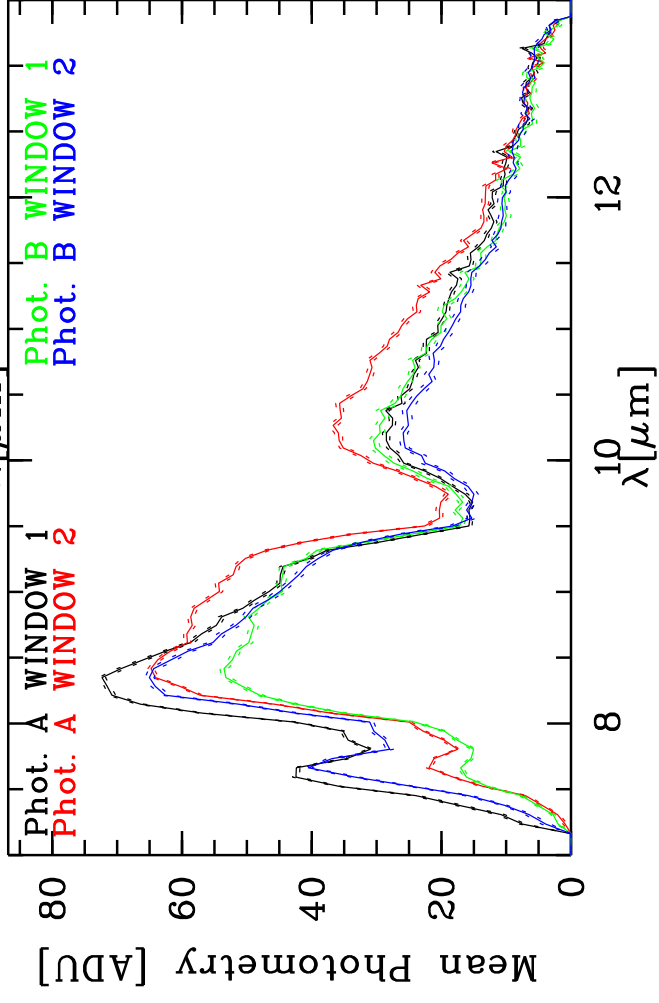

Targ: hd206778/CAL_21:44+09-(72-Jy)
 Mode: HIGH_SENS
 Date: 2006-08-11T02:55:51

Grism: PRISM
 Pro Science: 0
 Stations: D0 - G0