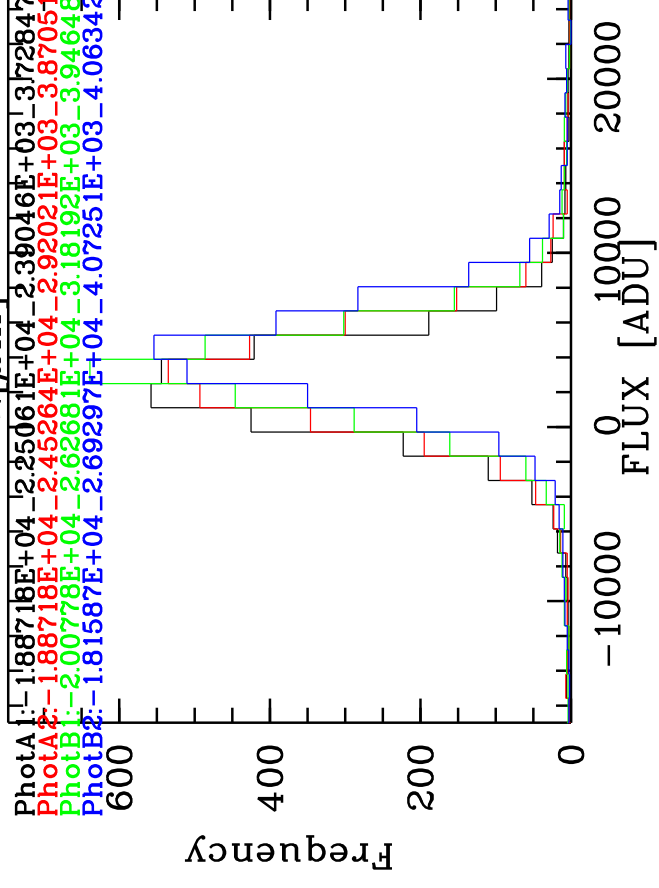

Targ: HD211416/CAL\_HD211416\_16m-1  
 Mode: HIGH\_SENS  
 Date: 2006-07-27T07:13:21

Grism: GRISM  
 Pro Science: 0  
 Stations: D0 - G0

PhotA1: -1.88718E+04 -2.25061E+04 -2.39046E+03 -3.72847E+03  
 PhotA2: -1.88718E+04 -2.45264E+04 -2.92021E+03 -3.87051E+03  
 PhotB1: -2.00778E+04 -2.62268E+04 -3.18192E+03 -3.94648E+03  
 PhotB2: -1.81587E+04 -2.69297E+04 -4.07251E+03 -4.06342E+03