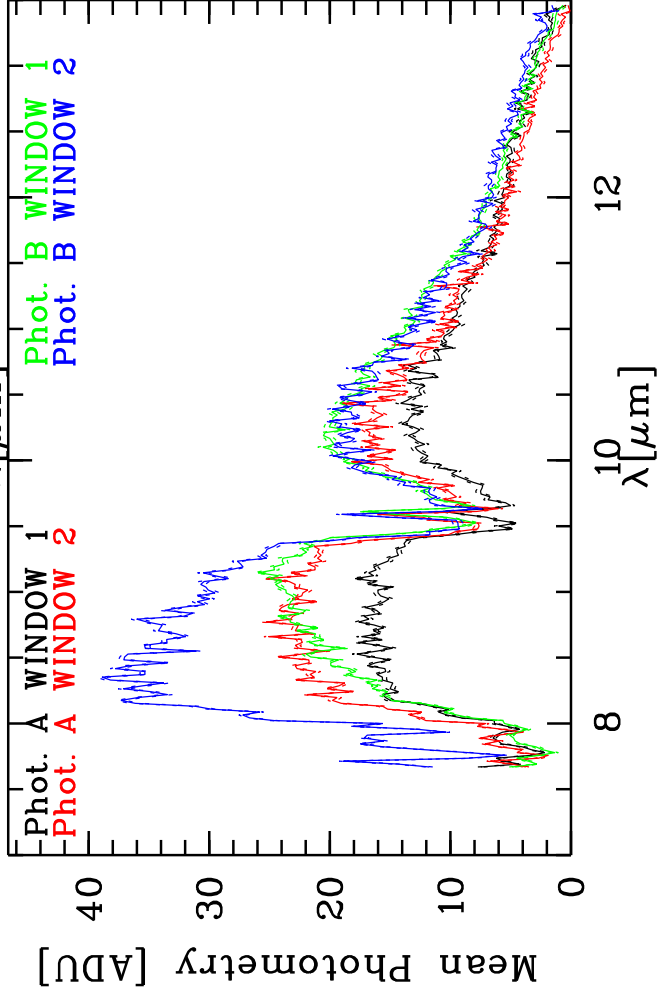

Targ: HD211416/CAL\_HD211416\_16m-1  
 Mode: HIGH\_SENS  
 Date: 2006-07-27T07:13:21

Grism: GRISM  
 Pro Science: 0  
 Stations: D0 - G0

PhotA1: -1.88718E+04 -2.25061E+04 -2.39046E+03 -3.72847E+03  
 PhotA2: -1.88718E+04 -2.45264E+04 -2.92021E+03 -3.87051E+03  
 PhotB1: -2.00778E+04 -2.62268E+04 -3.18192E+03 -3.94648E+03  
 PhotB2: -1.81587E+04 -2.69297E+04 -4.07251E+03 -4.06342E+03