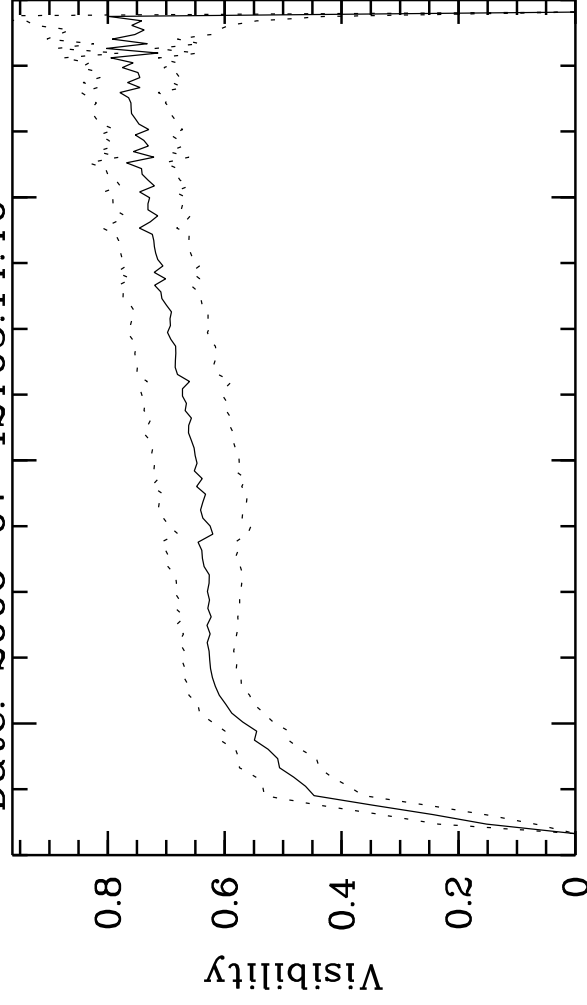

Targ: HD198048/STD_HD198048_2049-4613
 Mode: HIGH_SENS
 Date: 2006-07-12T05:14:40

Grism: PRISM
 Pro Science: 0
 Stations: U2 - U3