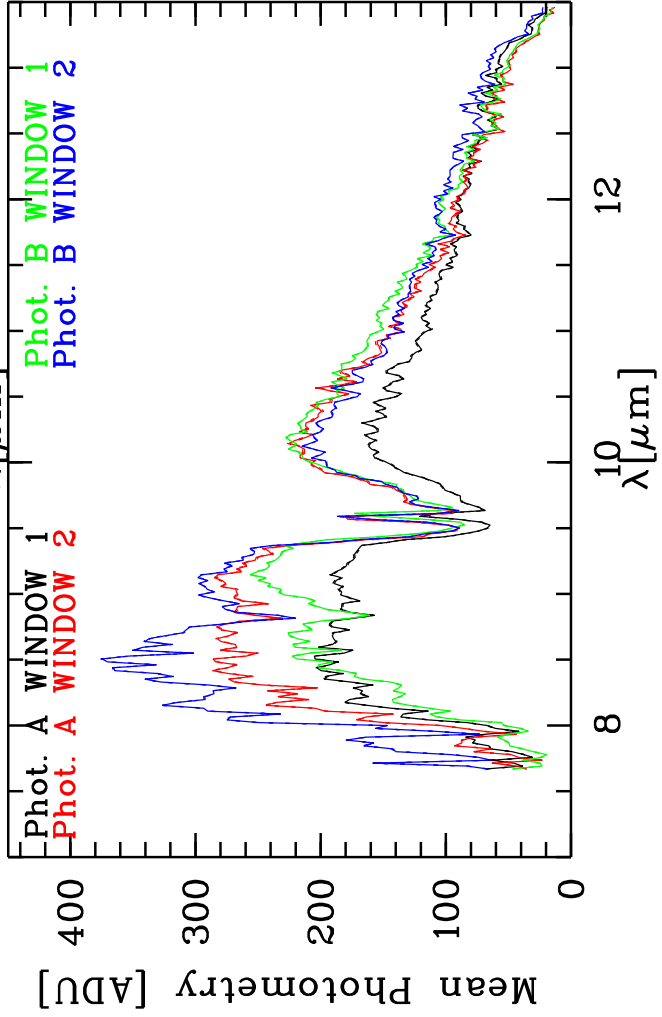

Targ: hd152786/CAL\_16:58-55-(56-Jy)  
 Mode: HIGH\_SENS  
 Date: 2006-07-11T01:05:31

Grism: GRISM  
 Pro Science: 0  
 Stations: U2 - U4

PhotA1: 1.45491E+04\_5.42855E+04\_2.97126E+04\_5.35636E+03  
 PhotA2: 1.45491E+04\_6.44775E+04\_3.79386E+04\_6.40256E+03  
 PhotB1: 2.93171E+02\_6.07459E+04\_3.48567E+04\_4.20670E+03  
 PhotB2: 7.72179E+03\_6.80515E+04\_4.23396E+04\_4.74506E+03