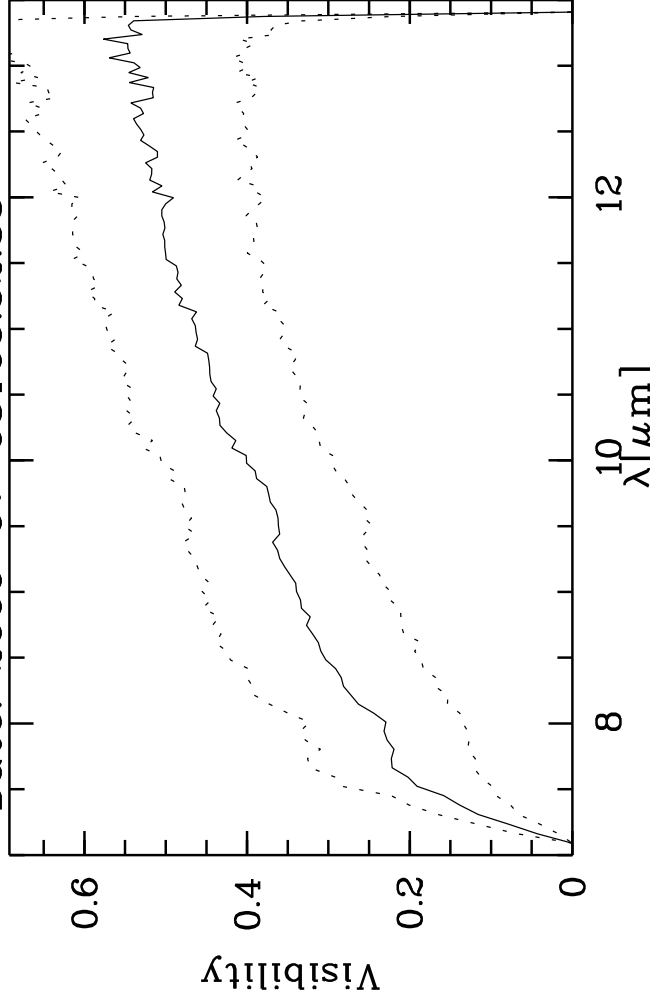

Targ: HD198048/STD_HD198048_2049-4613
 Mode: HIGH_SENS
 Date: 2006-07-08T05:52:33

Grism: PRISM
 Pro Science: 0
 Stations: U1 - U4