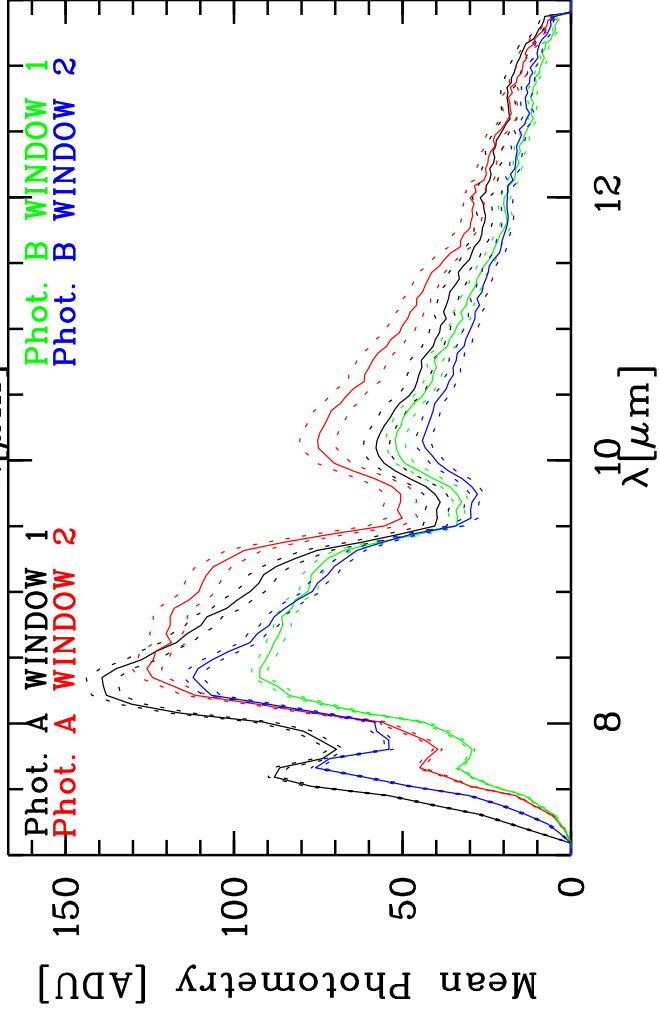

Targ: HD198048/STD_HD198048_2049-4613
 Mode: HIGH_SENS
 Date: 2006-07-08T05:52:33

Grism: PRISM
 Pro Science: 0
 Stations: U1 - U4