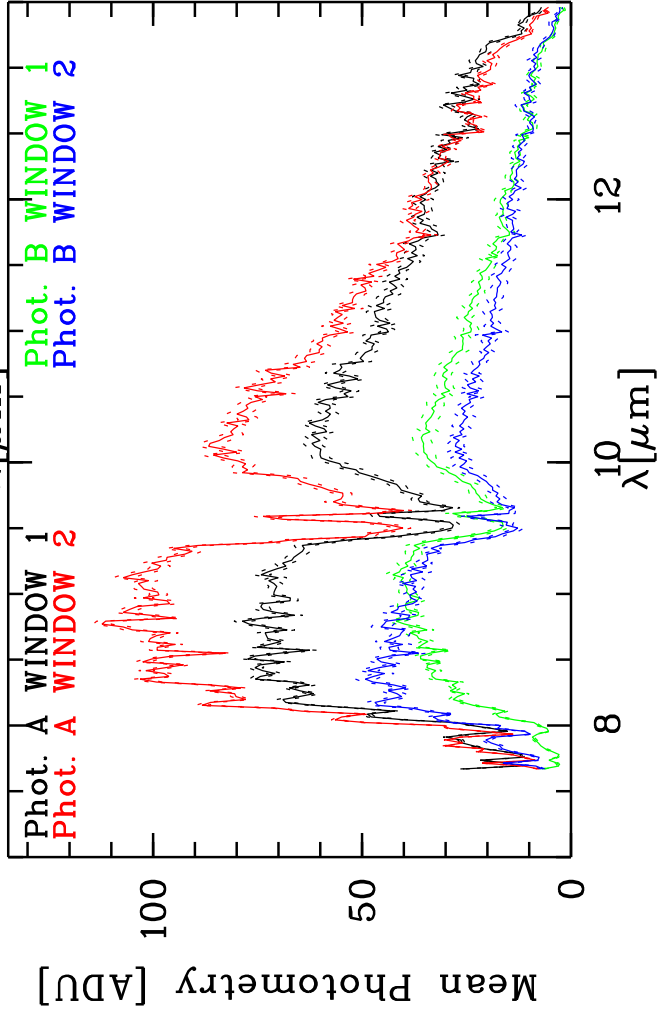

Targ: hd146003/CAL_16:16-53-(20-Jy)
 Mode: HIGH_SENS
 Date: 2006-07-06T00:07:39

Grism: GRISM
 Pro Science: 0
 Stations: U2 - U3