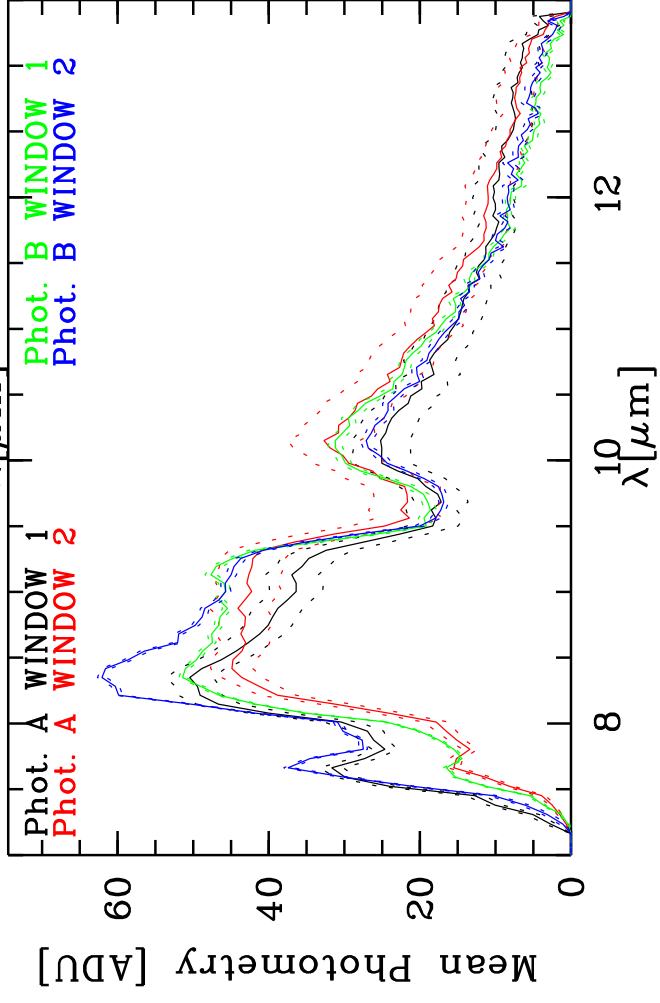

Targ: hd206778/CAL\_21.44+09-(72-Jy)  
 Mode: HIGH\_SENS  
 Date: 2006-06-26T07:02:37

Grism: PRISM  
 Pro Science: 0  
 Stations: D0 - G1