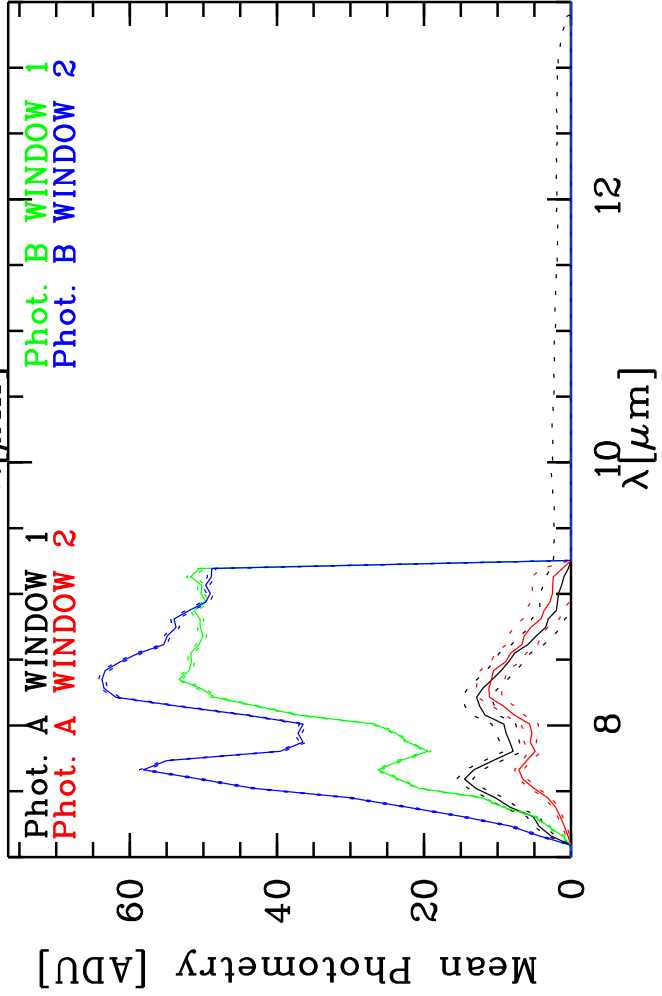

Targ: hd216386/CAL\_22:52-07-(64-Jy)  
 Mode: HIGH\_SENS  
 Date: 2006-06-23T08:49:32

Grism: PRISM  
 Pro Science: 0  
 Stations: E0 - G0

BOOK 1-1.09806E+04-1.19787E+04-1.21116E+01-2.51136E+03  
 PhotA 2-1.09806E+04-1.23809E+04-7.38803E+01-2.40342E+03  
 PhotB 1-8.48667E+03-1.35974E+04-2.66883E+03-1.59371E+03  
 PhotB 2-7.98079E+03-1.33546E+04-2.92462E+03-1.61164E+03