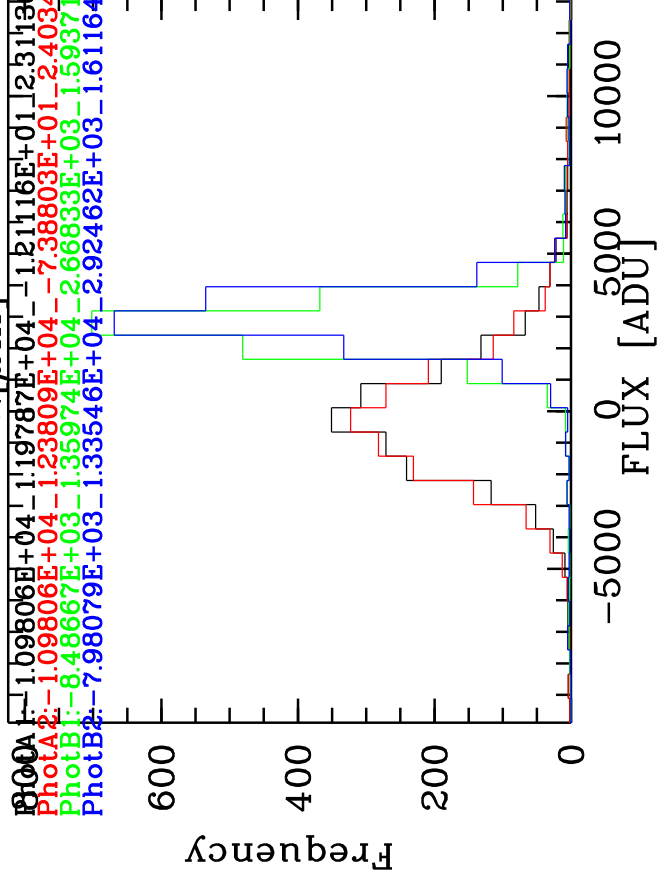

Targ: hd216386/CAL\_22:52-07-(64-Jy)  
 Mode: HIGH\_SENS  
 Date: 2006-06-23T08:49:32

Grism: PRISM  
 Pro Science: 0  
 Stations: E0 - G0

BOOK 1-1.09806E+04-1.19787E+04-1.21116E+01-2.51136E+03  
 PhotA 2-1.09806E+04-1.23809E+04-7.38803E+01-2.40342E+03  
 PhotB 1-8.48667E+03-1.35974E+04-2.66883E+03-1.59371E+03  
 PhotB 2-7.98079E+03-1.33546E+04-2.92462E+03-1.61164E+03