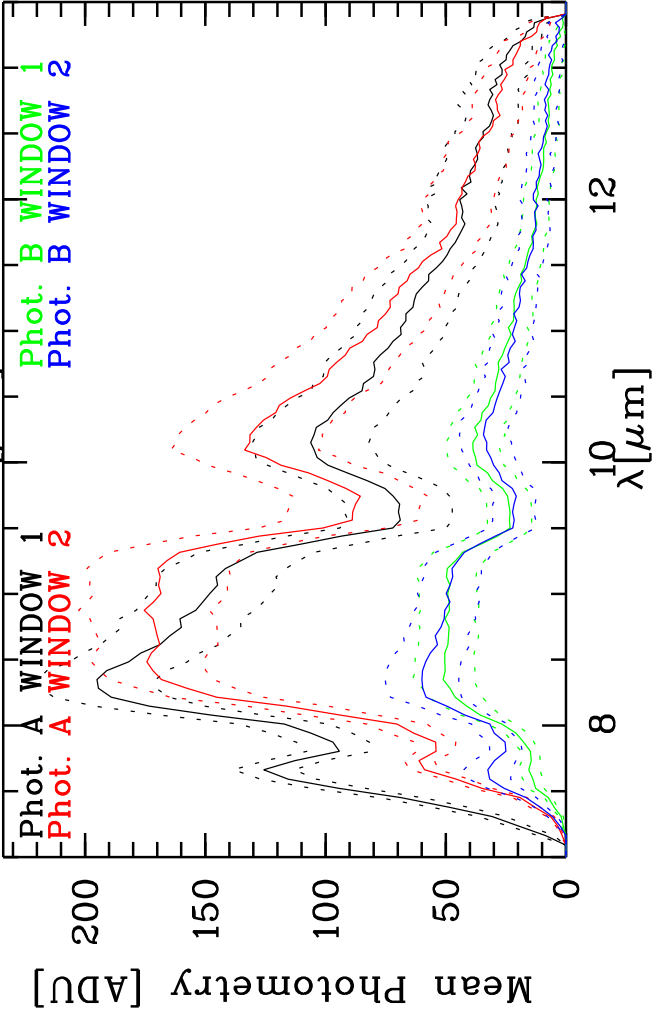

Targ: hd196777/CAL_20:40-18-(16-Jy)
 Mode: HIGH_SENS
 Date: 2006-06-09T04:51:11

Grism: PRISM
 Pro Science: 0
 Stations: U2 - U3