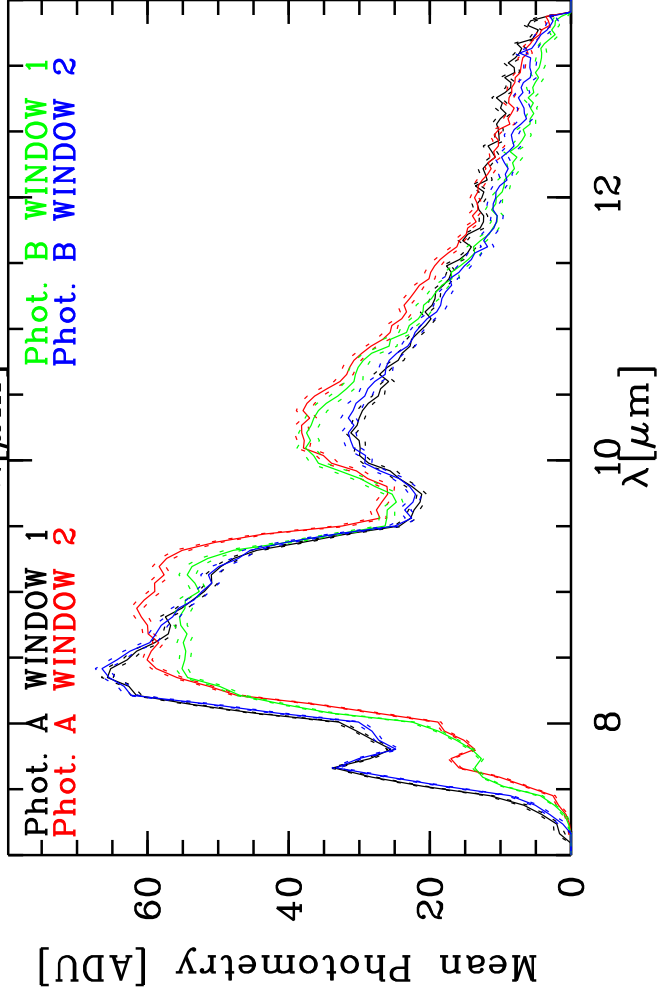

Targ: deloph/CAL\_deloph-1  
 Mode: HIGH\_SENS  
 Date: 2006-05-23T06:10:36

Grism: PRISM  
 Pro Science: 0  
 Stations: A0 - G0