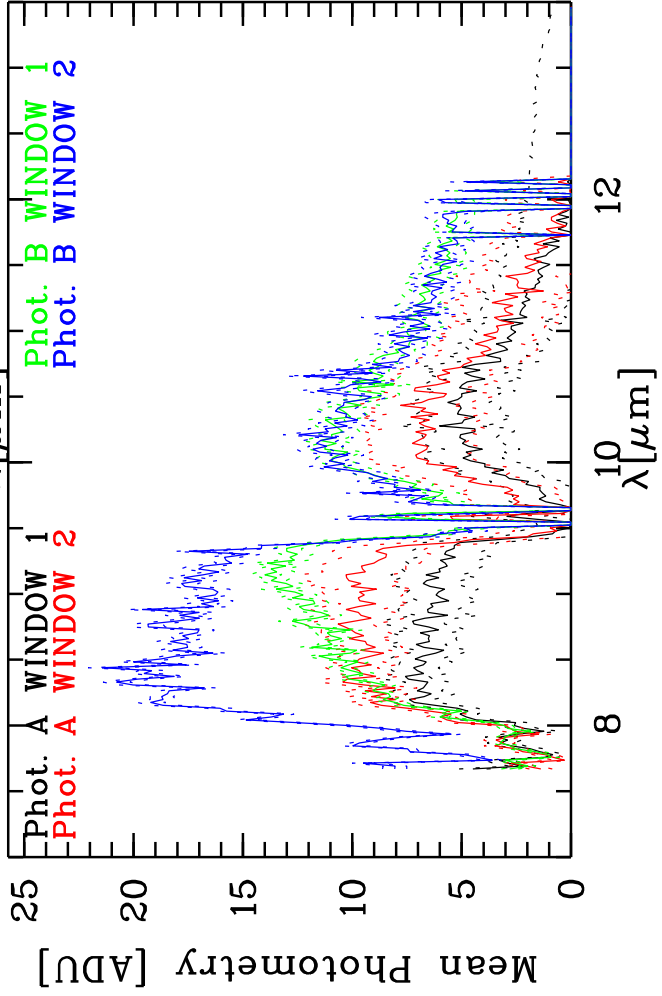

Targ: hd206778/CAL_21:44+09-(72-Jy)
 Mode: HIGH_SENS
 Date: 2006-05-08T09:31:26

Grism: GRISM
 Pro Science: 0
 Stations: A0 - G0