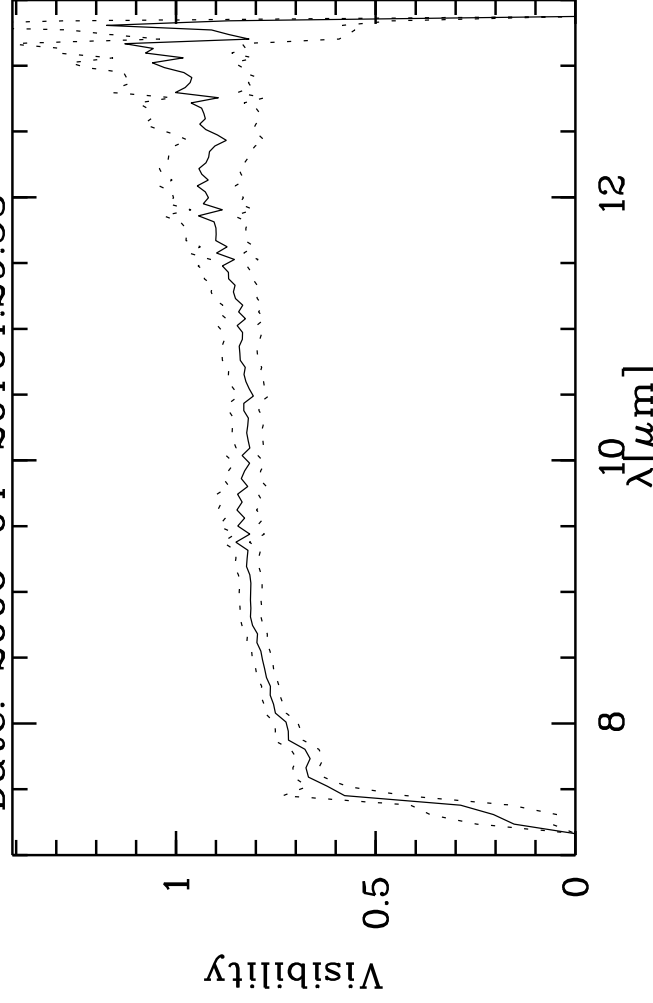

Targ: deloph/CAL_deloph-6
 Mode: HIGH_SENS
 Date: 2006-04-20T04:29:53

Grism: PRISM
 Pro Science: 0
 Stations: D0 - G0