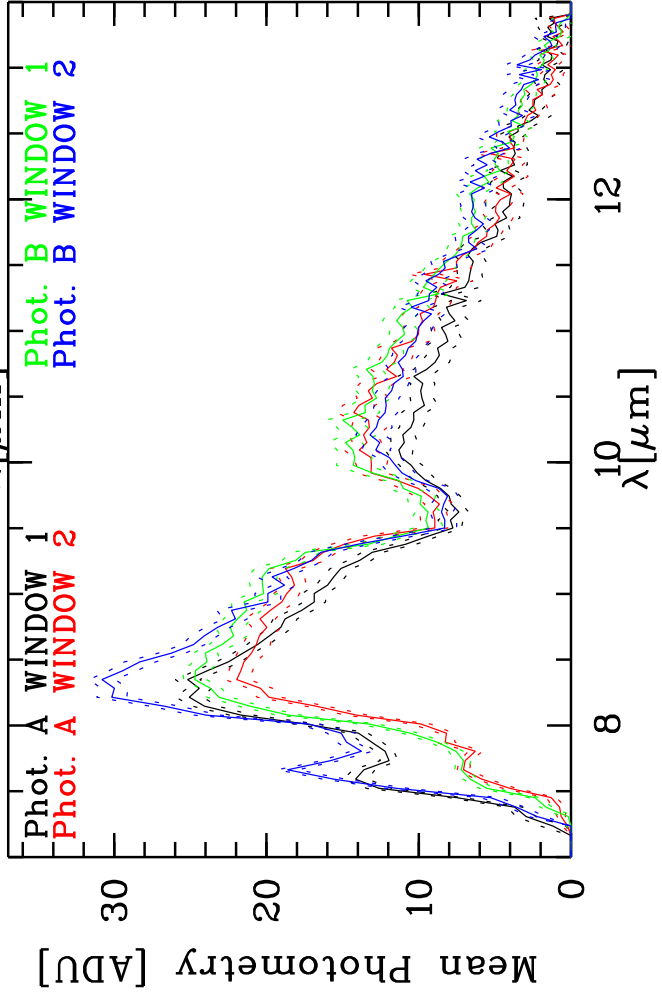

Targ: HD168454/CAL_HD168454_GOH0_1
 Mode: HIGH_SENS
 Date: 2006-04-20T07:14:49

Grism: PRISM
 Pro Science: 0
 Stations: D0 - G0