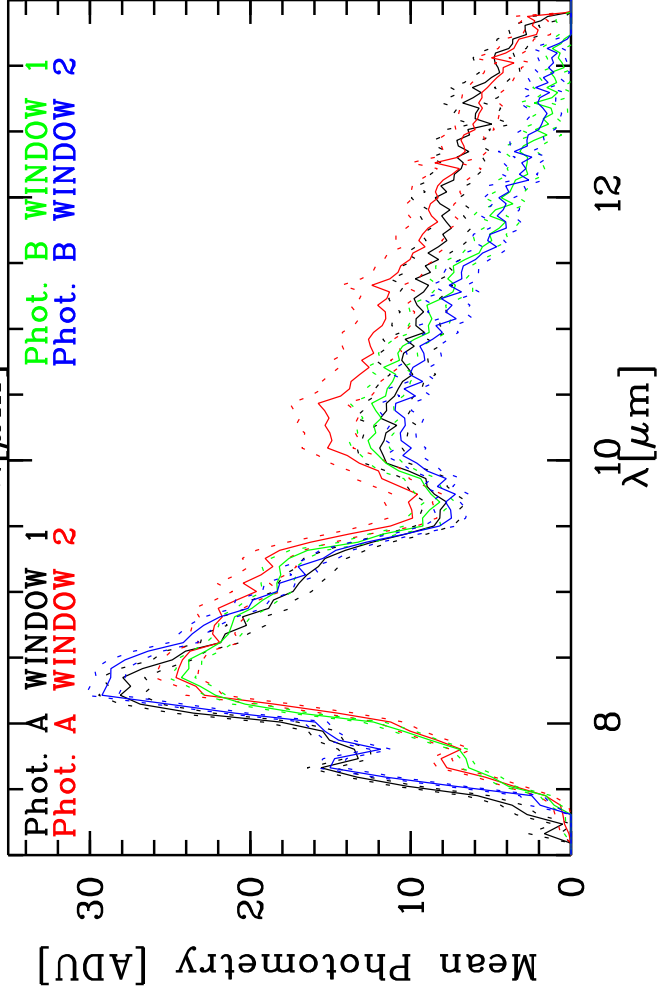

Targ: HD123139/CAL\_HD123139\_32m\_1  
 Mode: HIGH\_SENS  
 Date: 2006-04-20T03:24:48

Grism: PRISM  
 Pro Science: 0  
 Stations: D0 - G0