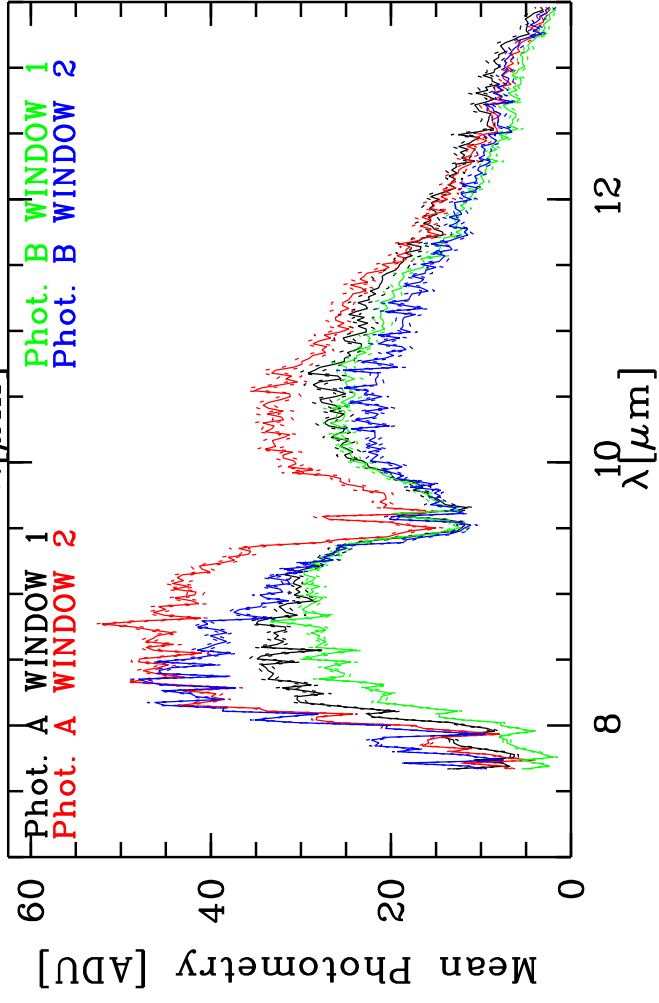

Targ: hd133216/CAL_15:04-25-(138-Jy)
 Mode: HIGH_SENS
 Date: 2006-04-09T05:37:02

Grism: GRISM
 Pro Science: 0
 Stations: A0 - G0