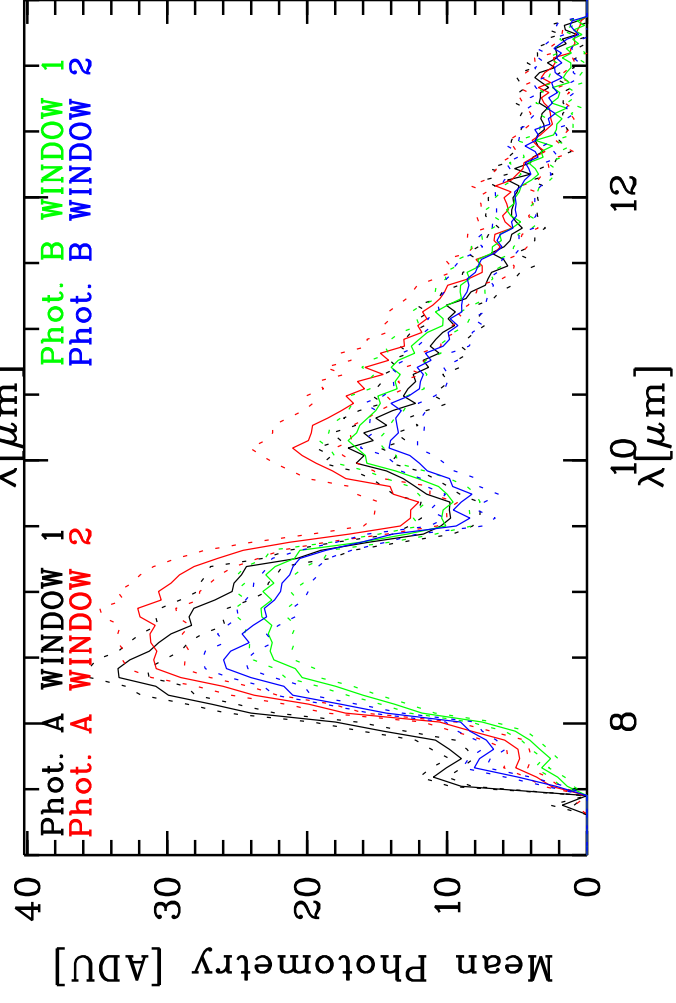

Targ: hd82668/CAL_hd82668-3
 Mode: HIGH_SENS
 Date: 2006-03-17T05:12:03

Grism: PRISM
 Pro Science: 0
 Stations: E0 - G0