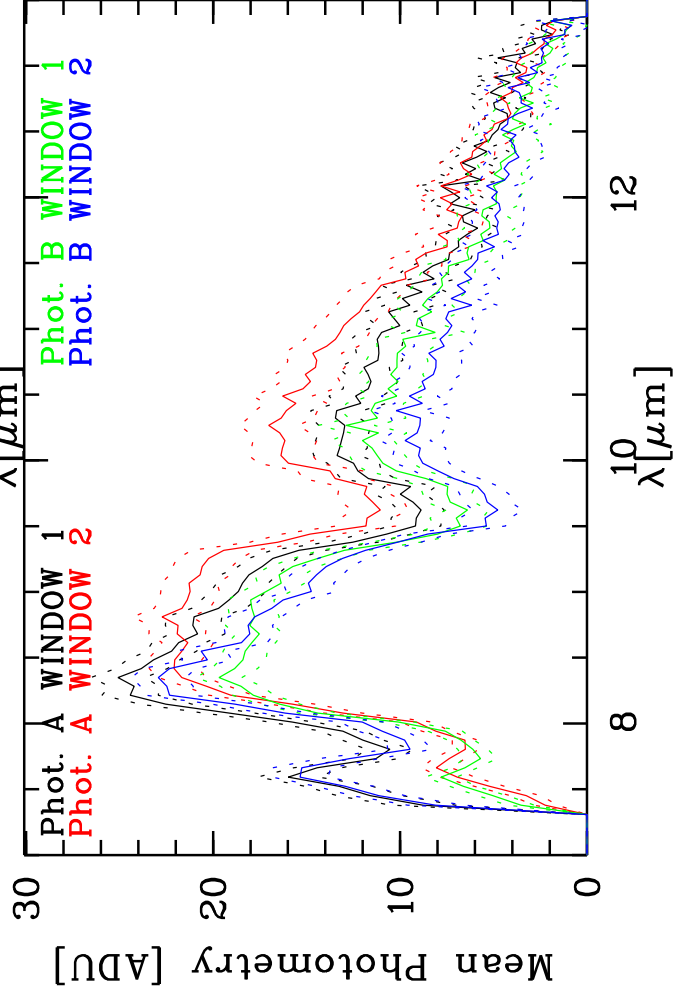

Targ: hd82668/CAL\_hd82668-1  
 Mode: HIGH\_SENS  
 Date: 2006-02-26T06:23:15

Grism: PRISM  
 Pro Science: 0  
 Stations: D0 - G0