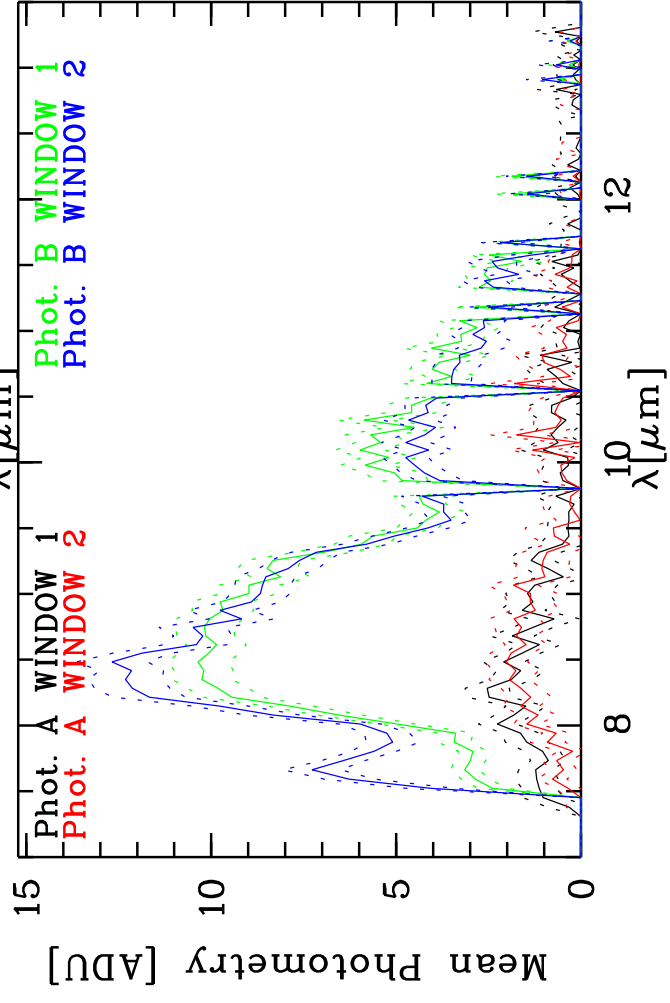

Targ: hd25025/CAL_hd25025_midi_e0g0_1_jaGrism: PRISM
 Mode: HIGH_SENS Pro Science: 0
 Date: 2006-01-13T02:45:53 Stations: G0 - E0

FLUX⁰ [ADU]